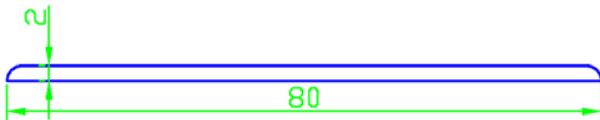

FLAT SECTION

Real size

TECHNICAL FEATURES:

Dimensions	Metric	Imperial
Width x High	80mm x 2mm	3,15in x 0,078

Material	CSM*	EPDM
Colours	ORCA® colors	Black and grey
Weight/linear meter	0,24kg/m	0,23kg/m

SPECIAL USES AND RECOMENDATIONS:

Sections designed for Rafts or Kayaks, this simple section gives protection to seams especially for white-water conditions. It gives a nice and professional finishing to the raft.